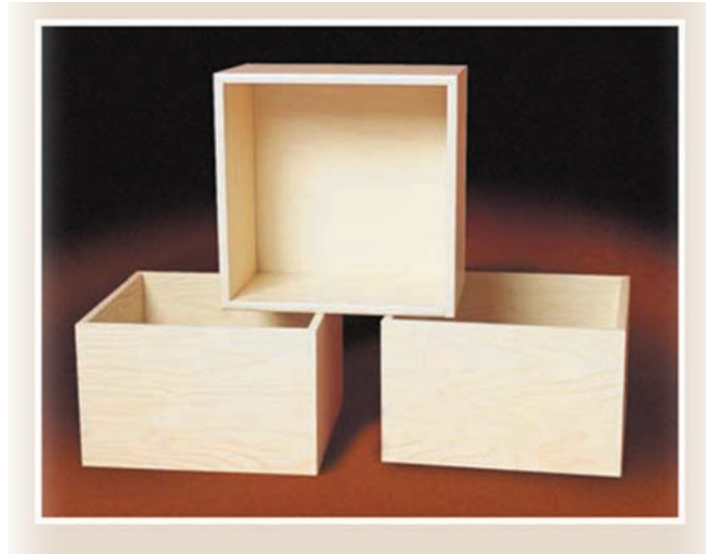

# Drawers

## Maple Wood Drawer Sides

| ORDER NUMBER | HEIGHT  | LENGTH | MATERIAL TYPE     |
|--------------|---|--------|-------------------|
| 81-533       | 3"  | 96"    | Maple Drawer Side |
| 81-534       | 4"  | 96"    | Maple Drawer Side |
| 81-535       | 5"  | 96"    | Maple Drawer Side |
| 81-536       | 6"  | 96"    | Maple Drawer Side |
| 81-537       | 7"  | 96"    | Maple Drawer Side |
| 81-538       | 8"  | 96"    | Maple Drawer Side |
| 81-539       | 9"  | 96"    | Maple Drawer Side |
| 81-540       | 10"   | 96"    | Maple Drawer Side |
| 82-104       | 5.2 mm x 4' x 8' Pre-Finished Plywood for Drawer Bottom |        |                   |