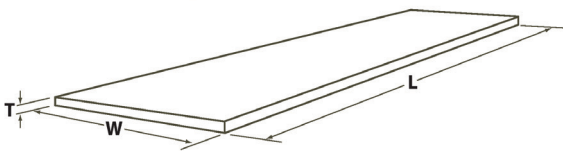

A3181-White

A3181P-Pearl

\* All Other Sink Models and Colors are SPECIAL ORDER.

*Radianz™*  
Staron Quartz Surface

THICKNESS INCHES (mm)	WIDTH INCH (mm)	LENGTH INCHES (mm)	WEIGHT LBS (kg)
3/4" (20 mm) * Special Order *	60" (1520 mm)	122" (3100 mm)	518" (235 kg)
1-1/3" (30 mm)	60" (1520 mm)	122" (3100 mm)	778" (353 kg)