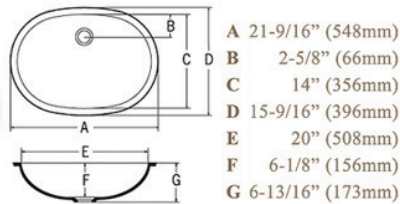

Single Bowl

A1231-White

A1231P-Pearl

A3211