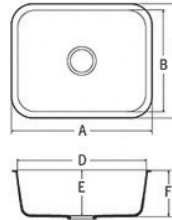

### Sinks

Kitchen & Lavatory  
Available in White & Pearl

A2311

50/50 Kitchen

A2311-White

A2311P-Pearl

A1231

Single Bowl