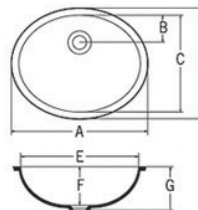

Large Bath

A3211-White

A3211P-Pearl

A3181